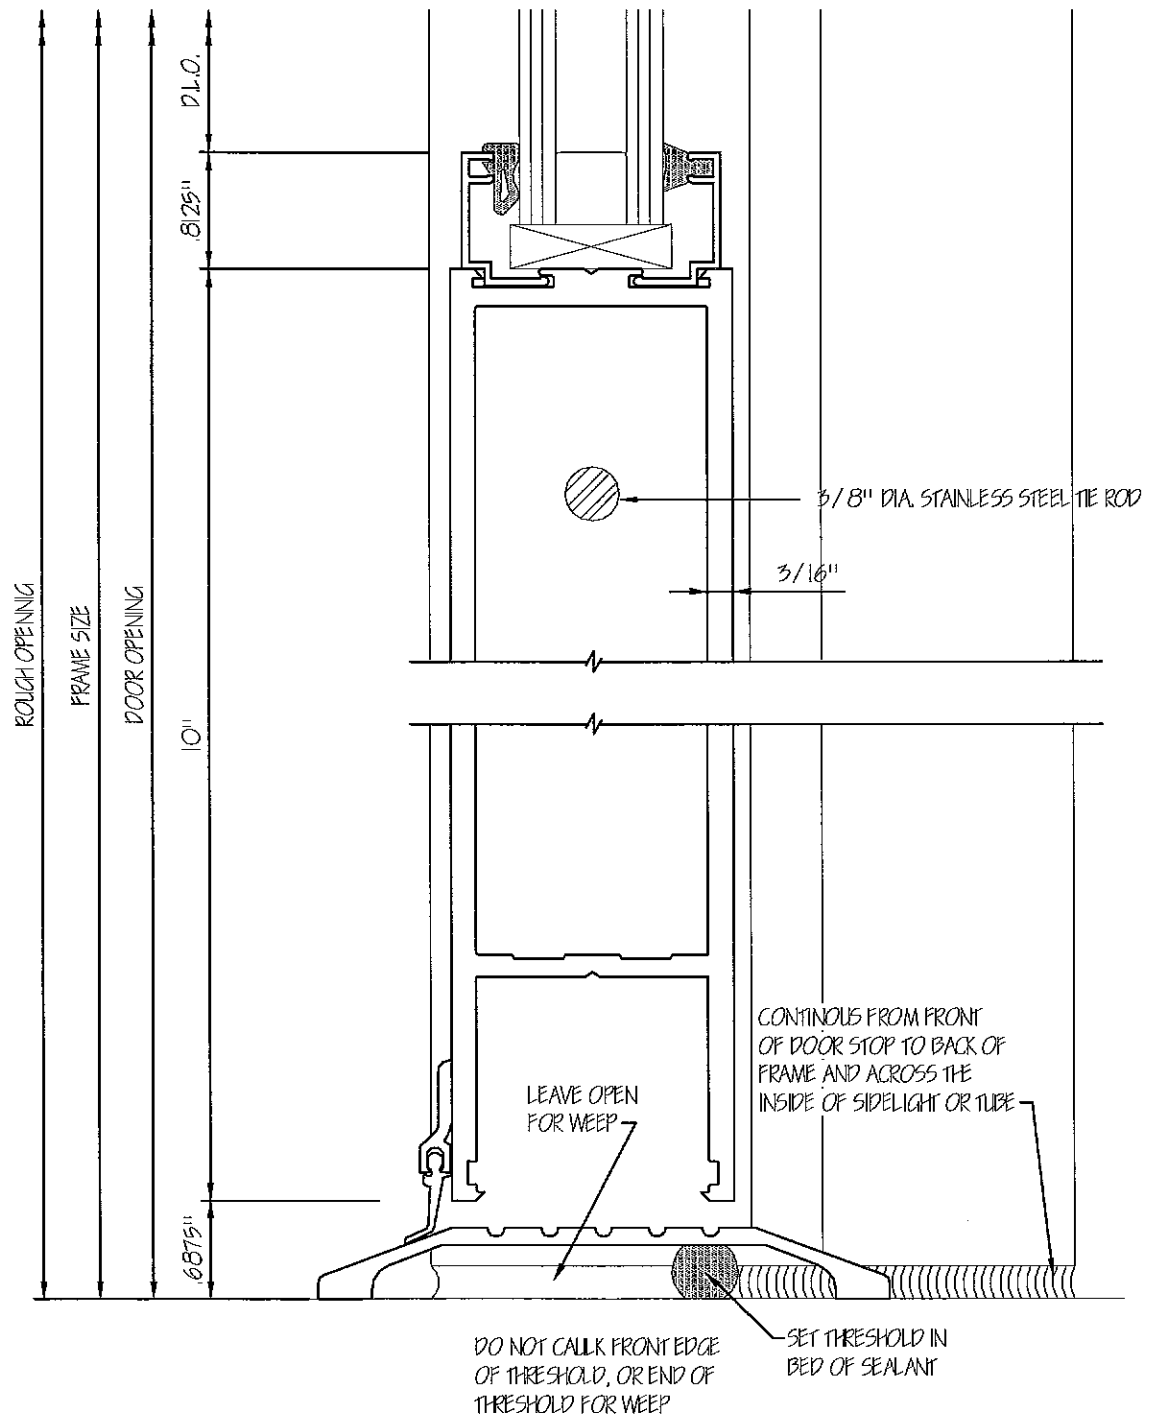

SUBJECT VARSITY EM DOOR HEAD	
DRAWN BY SETH DANIELSON	
SCALE N/A	SHEET OF 1 3
DATE DECEMBER 15, 2008	

5200 Quincy Street — Mounds View, Minnesota 55112 — 763-535-1150

SUBJECT
 VARSITY EM DOOR JAMBS

DRAWN BY
 SETH DANIELSON

SCALE
 N/A

SHEET
 2 OF 3

DATE
 DECEMBER 15, 2008

5200 Quincy Street — Mounds View, Minnesota 55112 — 763-535-1150

PROJECT VARSITY EM THRESHOLD	
DRAWN BY SETH DANIELSON	
SCALE N/A	SHEET OF 3 OF 3
DATE DECEMBER 15, 2008	