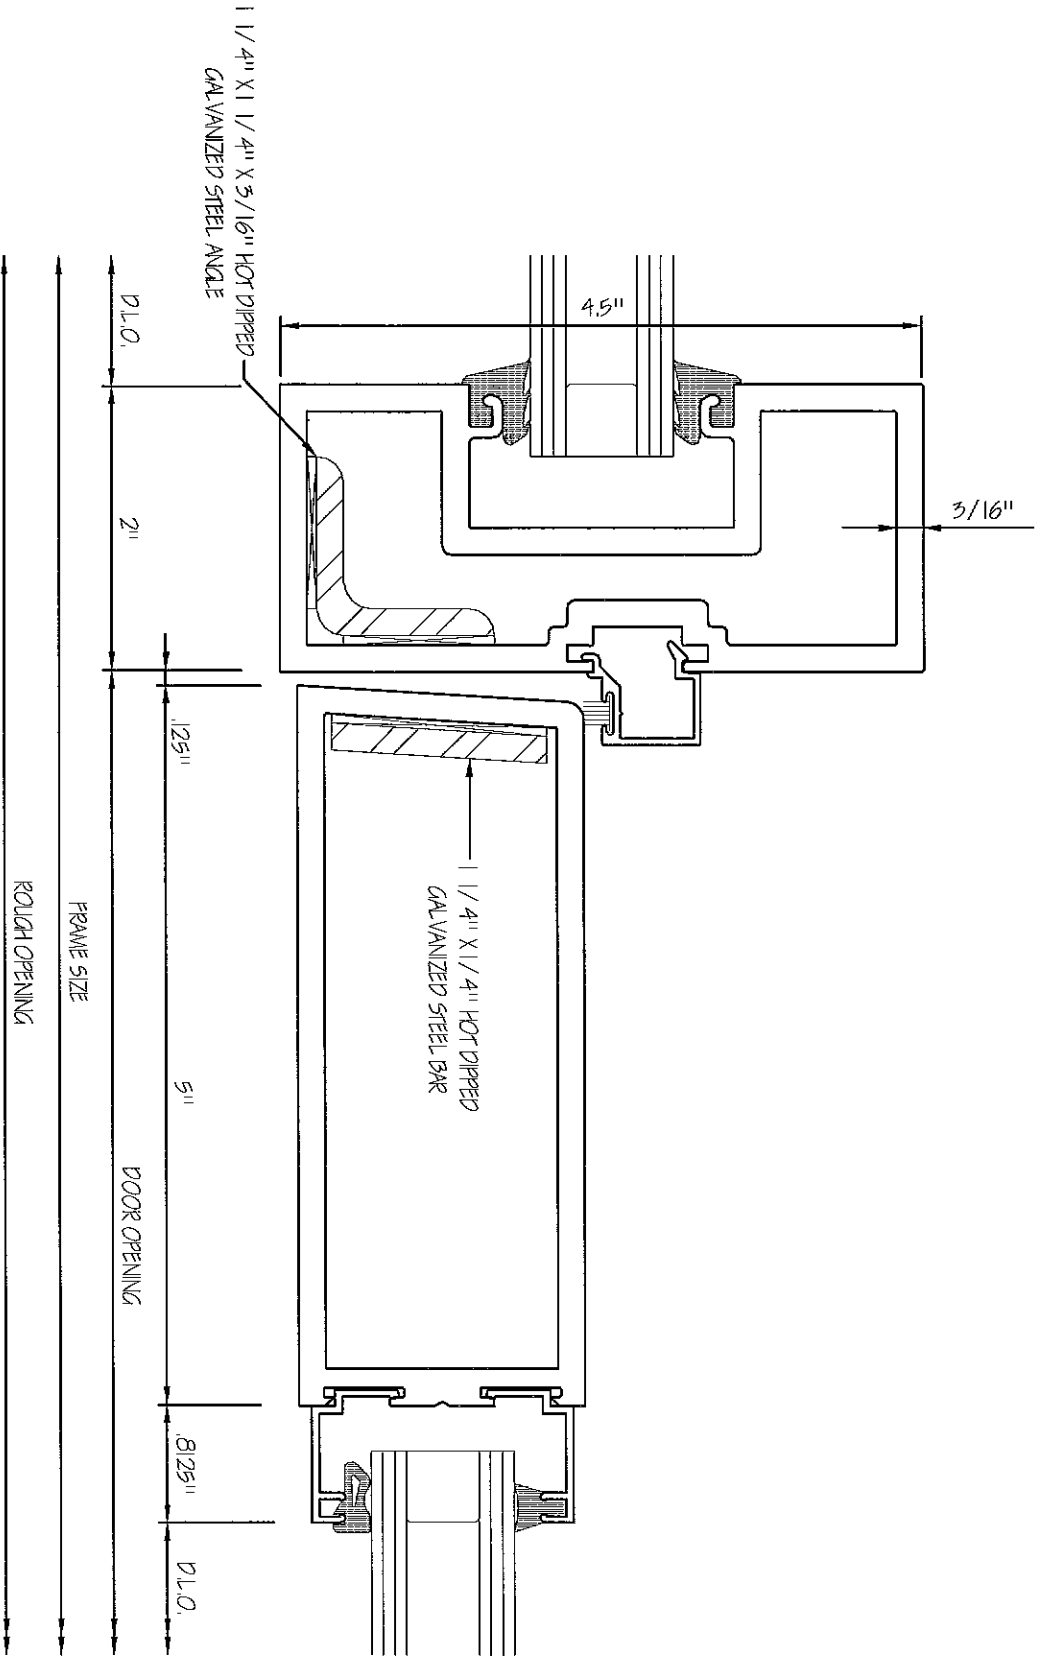

SUBJECT VARSITY EM DOOR HEAD	
DRAWN BY SETH DANIELSON	
SCALE N/A	SHEET OF 1 3
DATE DECEMBER 15, 2008	

5200 Quincy Street — Mounds View, Minnesota 55112 — 763-535-1150

SUBJECT
 VARSITY EM DOOR JAMBS

DRAWN BY
 SETH DANIELSON

SCALE
 N/A

SHEET
 2 OF 3

DATE
 DECEMBER 15, 2008

5200 Quincy Street — Mounds View, Minnesota 55112 — 763-535-1150

PROJECT VARSITY EM THRESHOLD	
DRAWN BY SETH DANIELSON	
SCALE N/A	SHEET OF 3 OF 3
DATE DECEMBER 15, 2008	